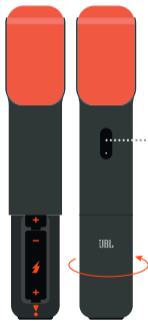

MICROPHONE